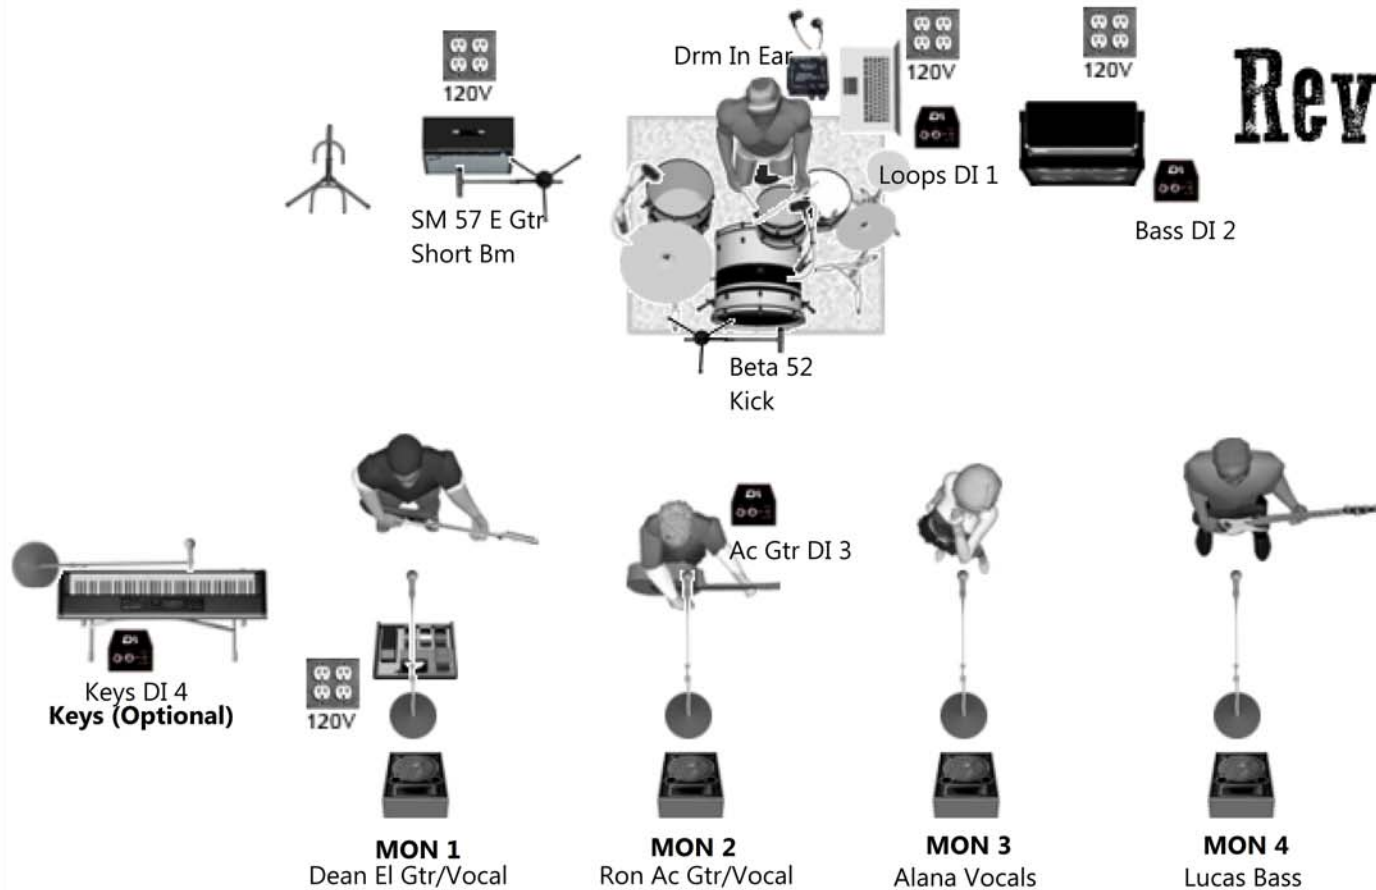

Revelry Country

Stage Plot / Input List

Tech Contact: Dean Palacio (805) 857-0257

DRUMS:	STAND:	MIC:	BACKLINE:	STAND:	MIC:	VOCALS:	STAND:	MIC:	MONITORS:	NAME:	MIX:	NOTES:
1 Kick	Short Bm	Beta 52	8 Bass	None	DI 2	12 Dean	Boom	Beta 58	MON 1	Dean	Vx, Ac Loops	Monitors - All Vocals across all front each leads dif songs.
2 Snare	Short Bm	57	9 El Gtr	Short Bm	57	13 Ron	Boom	58	MON 2	Ron	Vx, Ac Loops	
3 T1	Short Bm	57	10 Ac Gtr	None	DI 3	14 Alana	Straight	Wrts 58	MON 3	Alana	Vx, Ac Loops	
4 T2 Floor	Short Bm	57	11 Keys	(Optional)	DI 4	15 Lucas	Boom	58	MON 4	Lucas	Vx Ac Loops	
5 OH Lft	Boom	Cndsr							MON 5	Drms	All Rt	
6 OH Rt	Boom	Cndsr				Band will	Provide	Wireless				
7 Loops	None	DI 1				Mic & Recvr						